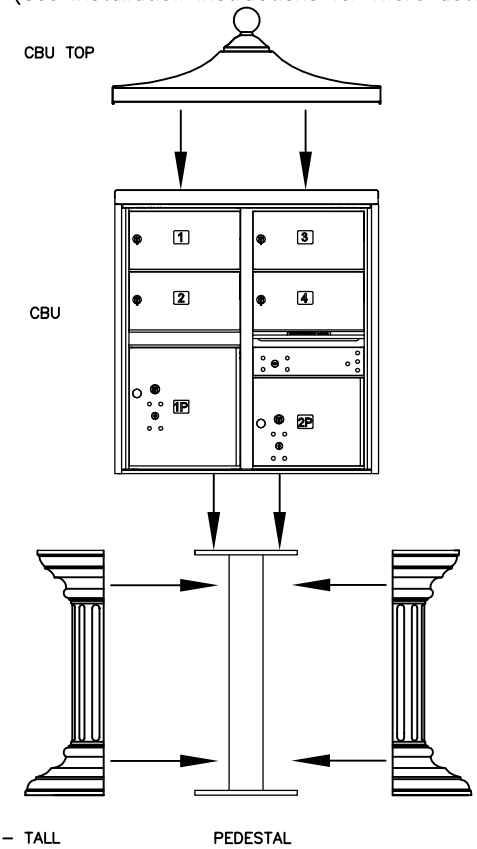

- 3305R INCLUDES:**
- (1) CBU
 - (1) PEDESTAL
 - (1) CBU TOP
 - (1) PEDESTAL COVER - TALL

TYPICAL ASSEMBLY:
(See Installation Instructions for more detail)

MODEL #3305R
REGENCY DECORATIVE
CLUSTER BOX UNIT